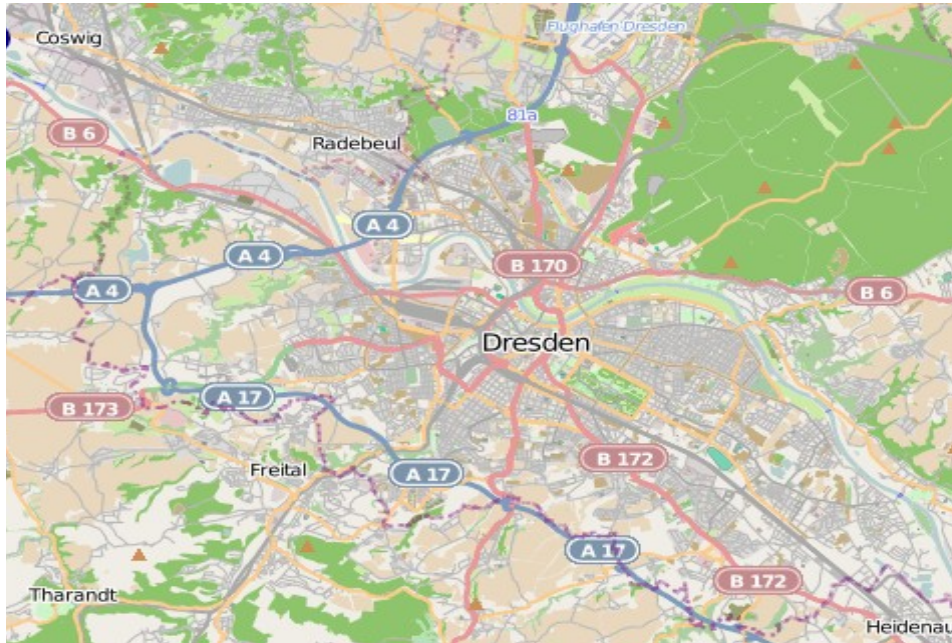

**DIRECTLY IN FRONT OF THE CHURCH OF OUR LADY
„FRAUENKIRCHE“**

Hotel Suitess · An der Frauenkirche 13 / Entrance Rampische Straße 1 · 01067 Dresden

telephone: 0351 41 727 0 · e-mail: reservierung@suitess-hotel.com

How to get there by car

Arrival via the motorway A4 (from north):

- leave the motorway at the exit 81 a – “Dresden Hellerau”
- take the B170 towards the center of Dresden (“Radeburger Straße”)
- follow on the left side the B170/E55 (“Hansastrasse”)
- turn left into the “große Meißner Straße” (B170/E55)
- after ca. 900m turn right at the Carolabridge (signs for Prag/ Pirna/ Zoo)
- after crossing the river “Elbe” take the next right into “Akademiestraße”
- behind the gateway to the parking deck “An der Frauenkirche” take the next right into “Rampische Straße”
- after 50 m you will reach the destination
- the hotels entrance is located at the „Rampische Straße “ number 1

How to get there by train – Dresden Hauptbahnhof (main station)

- pick- up service by our in-house limousine,
- pick-up service by a taxi
- Tram: take number **3** or **7** from Hauptbahnhof (main station) to „Pirnaischer Platz“. From there go straight (in direction of the tram), cross the first and second road and pass the police headquarters. Take the first turning on the left into “Rampische Straße“, after 50 m you will reach the main entrance of the Hotel.

International airports nearby:

- Berlin
- Prag

Airports in the immediate vicinity:

- Dresden Klotzsche
- Leipzig

LUXURY HOTEL SUITESS

An der Frauenkirche 13/
Entrance Rampische Straße
01067 Dresden

telephone + 49 351/ 41 727 0
homepage www.suitess-hotel.com
e-mail info@suitess-hotel.com